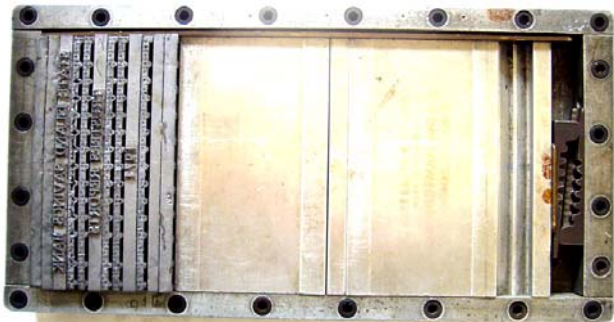

1

Overall outside dimensions = 21" x 8.5" x 1.5"
Chase length = 14.75"
Slot width = 0.222"
Pitch = 0.3"
Slug length = 2.5"
Dovetail width = 2.69"
Dovetail length = 1.93"
Dovetail angle = 45°
Max, opening for slugs = 14"

2

Overall outside dimensions = 22.5" x 5.5" x 2"
Chase length = 10"
Slot width = 0.162"
Pitch = 0.335"
Slug length = 3.13"
Dovetail width = 4.46"
Dovetail length = 1.75"
Dovetail angle = 45°
Max, opening for slugs = 9.75"

3

Overall outside dimensions = 12" x 6.25" x 1.5"
Chase length = 9.75"
Slug length = 5"
Dovetail width = 2.5"