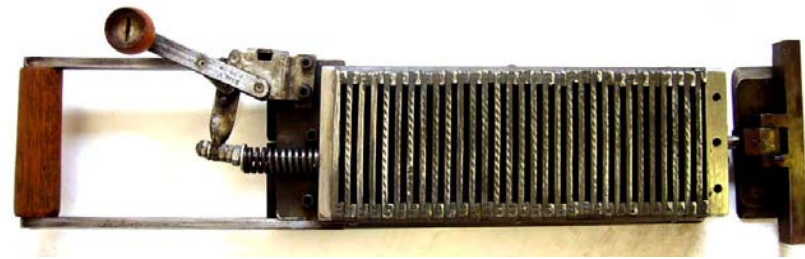

1

Overall outside dimensions = 21" x 8.5" x 1.5"
Chase length = 14.75"
Slot width = 0.222"
Pitch = 0.3"
Slug length = 2.5"
Dovetail width = 2.69"
Dovetail length = 1.93"
Dovetail angle = 45°
Max, opening for slugs = 14"

2

Overall outside dimensions = 22.5" x 5.5" x 2"
Chase length = 10"
Slot width = 0.162"
Pitch = 0.335"
Slug length = 3.13"
Dovetail width = 4.46"
Dovetail length = 1.75"
Dovetail angle = 45°
Max, opening for slugs = 9.75"

3

Overall outside dimensions = 12" x 6.25" x 1.5"
Chase length = 9.75"
Slug length = 5"
Dovetail width = 2.5"